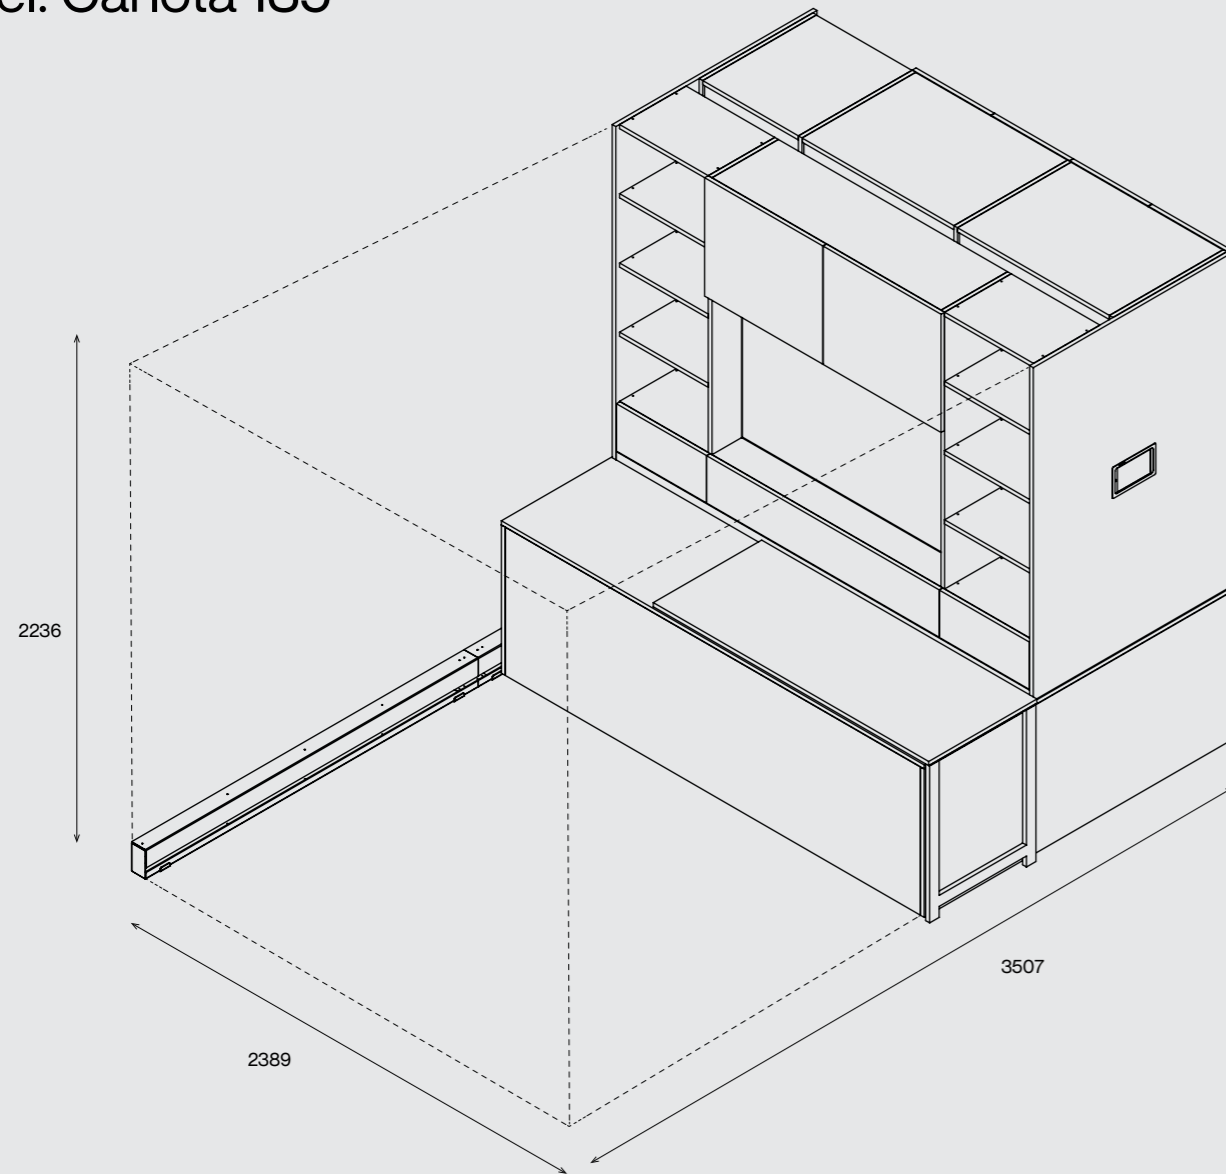

## ABOUT PRODUCT

Thanks to Carlota Collection you will be able to live in a small place, doing it more dynamic, versatile where there are no architectural limits like walls, so in just one room you can have a spacious living room, including a desk to work and the bedroom with a wardrobe. And all this just by pressing a button on the control panel integrated into the furniture or with our App, installed on your mobile-phone.

## Model: Carlota 135

## 1. Measures

---

- 1.1 Minimum measurements for a right setting-up.
- 1.2 T.V. Cavity measurements  
Maximum 50" 1207x743mm
- 1.3 Bed mattress measurements  
1900x1350mm
- 1.4 Table measurements  
1450x570mm